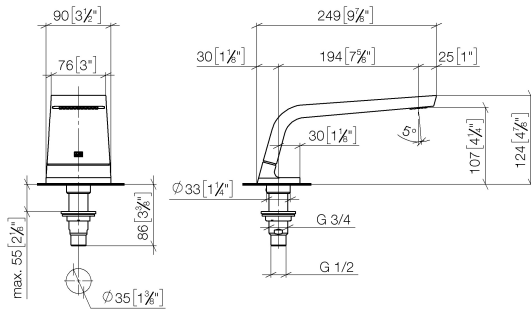

**CL.1 Bath spout without diverter for deck mounting - Champagne (22kt Gold)**

CL.1

13 612 705

- 200mm projection
- rectangular spray pattern with 55 individual jets
- height of mixer 125 mm
- height up to aerator 108 mm
- hole diameter 35 mm
- 1/2" connection
- max. flow 24.6 l/min at 3 bar flow pressure

mm [inches]

**Flow rate chart**

13 612 705

Parts for other finishes can be found here: [Chrome](#)

Spare parts list

No.	Item Number	Name	Quantity used	Delivery time
1	90 11 70 007 00-47	spout	1	30
2	09 31 11 099 90	pin	1	2
3	09 14 10 009 90	seal	1	2
4	09 30 01 117 90	connection	1	2
5	09 23 01 057 90	flow reducer	1	2
6	09 18 40 090 90	sleeve	1	2
7	04 23 10 004 03 90	fixing set	1	2