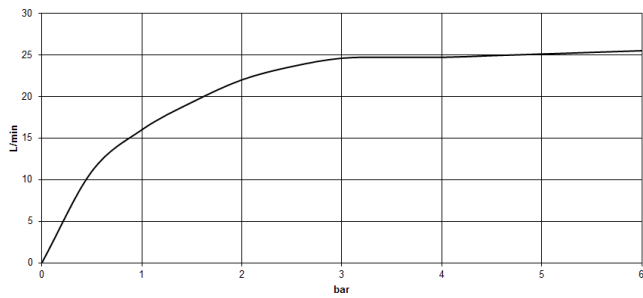

**CL.1 Bath spout without diverter for deck mounting - Champagne (22kt Gold)**

CL.1

13 612 705

- 200mm projection
- rectangular spray pattern with 55 individual jets
- height of mixer 125 mm
- height up to aerator 108 mm
- hole diameter 35 mm
- 1/2" connection
- max. flow 24.6 l/min at 3 bar flow pressure

mm [inches]

**Flow rate chart**

13 612 705

Parts for other finishes can be found here: [Chrome](#)

Spare parts list

No.	Item Number	Name	Quantity used	Delivery time
1	90 11 70 007 00-47	spout	1	30
2	09 31 11 099 90	pin	1	2
3	09 14 10 009 90	seal	1	2
4	09 30 01 117 90	connection	1	2
5	09 23 01 057 90	flow reducer	1	2
6	09 18 40 090 90	sleeve	1	2
7	04 23 10 004 03 90	fixing set	1	2