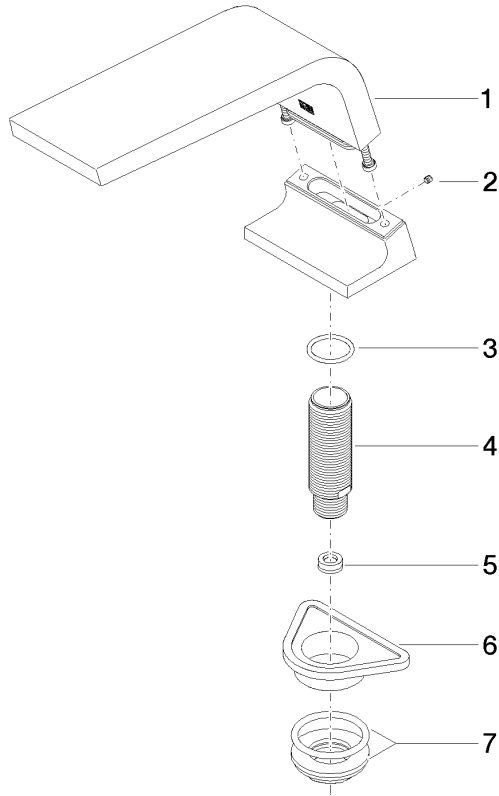

**CL.1 Bath spout without diverter for deck mounting - Champagne (22kt Gold)**

CL.1

13 612 705

- 200mm projection
- rectangular spray pattern with 55 individual jets
- height of mixer 125 mm
- height up to aerator 108 mm
- hole diameter 35 mm
- 1/2" connection
- max. flow 24.6 l/min at 3 bar flow pressure

mm [inches]

**Flow rate chart**

13 612 705

Parts for other finishes can be found here: [Chrome](#)

Spare parts list

No.	Item Number	Name	Quantity used	Delivery time
1	90 11 70 007 00-47	spout	1	30
2	09 31 11 099 90	pin	1	2
3	09 14 10 009 90	seal	1	2
4	09 30 01 117 90	connection	1	2
5	09 23 01 057 90	flow reducer	1	2
6	09 18 40 090 90	sleeve	1	2
7	04 23 10 004 03 90	fixing set	1	2